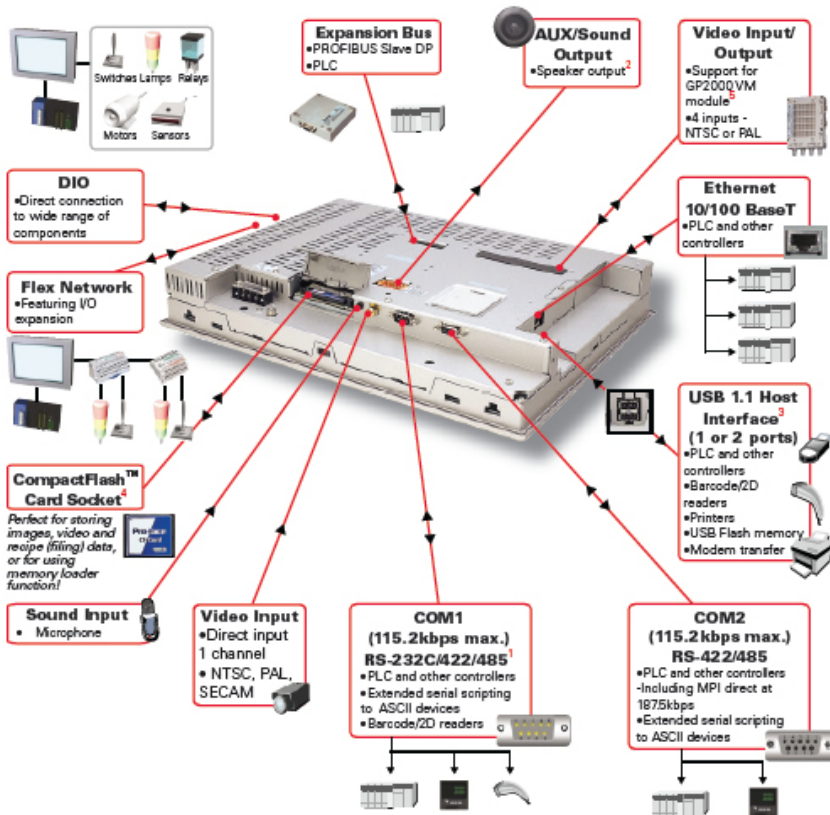

Kim Controls is proud to work in partnership with Pro-face America, a leading global supplier of innovative industrial automation solutions. Principal products include PC-based, open architecture, visualization and control offerings. The need for information, from the corporate office to the plant floor, is driving the growth of today's open architecture systems, and Pro-face products give you the information tools you need.

AGP Highlights:

- Factory floor black box offers event recorder that will capture video preceding and after trigger events, allowing you to fix the cause of phantom failures, and remote event diagnosis.
- Multi-language support plays audio alerts in multiple languages and offers multi-language screen display for multi-lingual work force.
- Image capture and video input can be used for shipment verification records, inspection system sampling, security monitoring and monitoring machine performance inside a safety barrier.

The only HMI you need.

With the AGP 3000's extensive array of connectivity options, it's the only HMI you need.

Shouldn't you be sure that your HMI solution is compatible with all of your systems, today and in the future?

Perform fast and accurate troubleshooting with **Event Recorder.**

- Record the events leading to machine breakdown, and analyze the video to pinpoint problems.

Create online audio/video machine tutorials with **Movie Playback.**